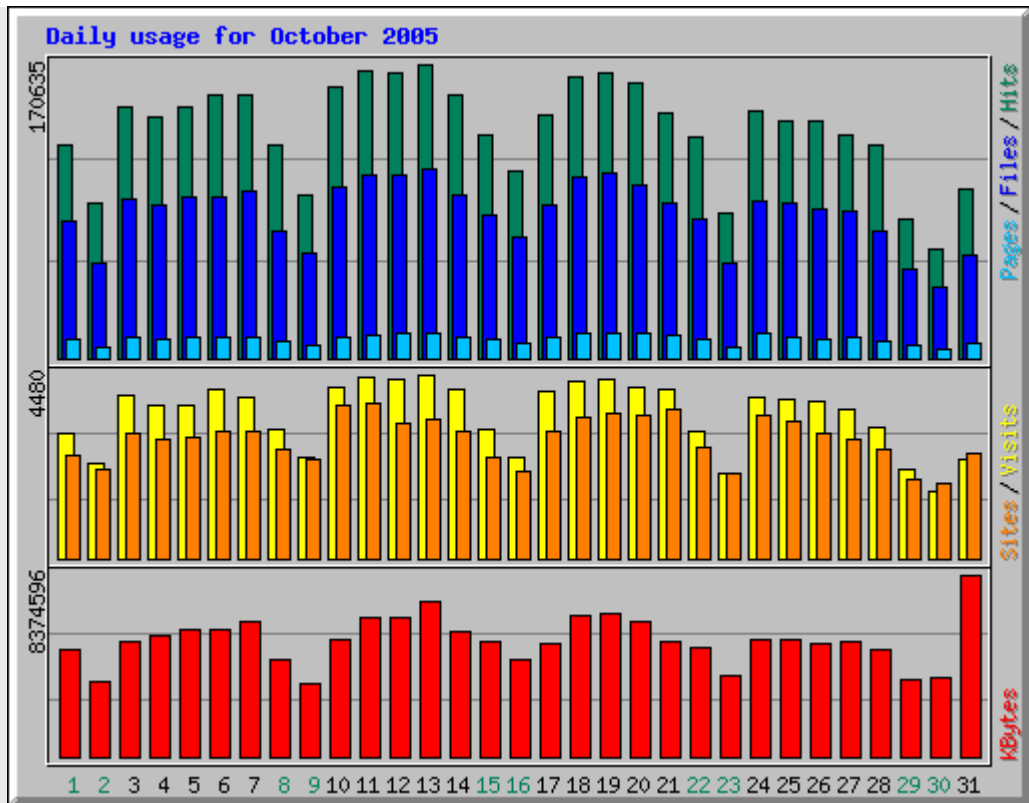

Daily Statistics for October 2005												
Day	Hits		Files		Pages		Visits		Sites		KBytes	
1	123063	2.99%	79669	3.05%	10852	3.11%	3029	2.81%	2487	7.49%	4898242	2.95%
2	89624	2.18%	55506	2.13%	6395	1.83%	2298	2.13%	2148	6.47%	3408145	2.06%
3	145974	3.55%	92058	3.53%	12028	3.45%	3955	3.67%	3054	9.19%	5291558	3.19%
4	140133	3.41%	88380	3.38%	11607	3.33%	3747	3.47%	2882	8.67%	5603063	3.38%
5	145707	3.54%	93824	3.59%	11743	3.37%	3705	3.43%	2953	8.89%	5862088	3.53%
6	152581	3.71%	94019	3.60%	12270	3.52%	4100	3.80%	3073	9.25%	5798793	3.50%
7	152981	3.72%	96569	3.70%	12561	3.60%	3925	3.64%	3110	9.36%	6180562	3.73%
8	123586	3.00%	73570	2.82%	9830	2.82%	3162	2.93%	2664	8.02%	4477186	2.70%
9	94232	2.29%	60895	2.33%	7670	2.20%	2448	2.27%	2402	7.23%	3402782	2.05%