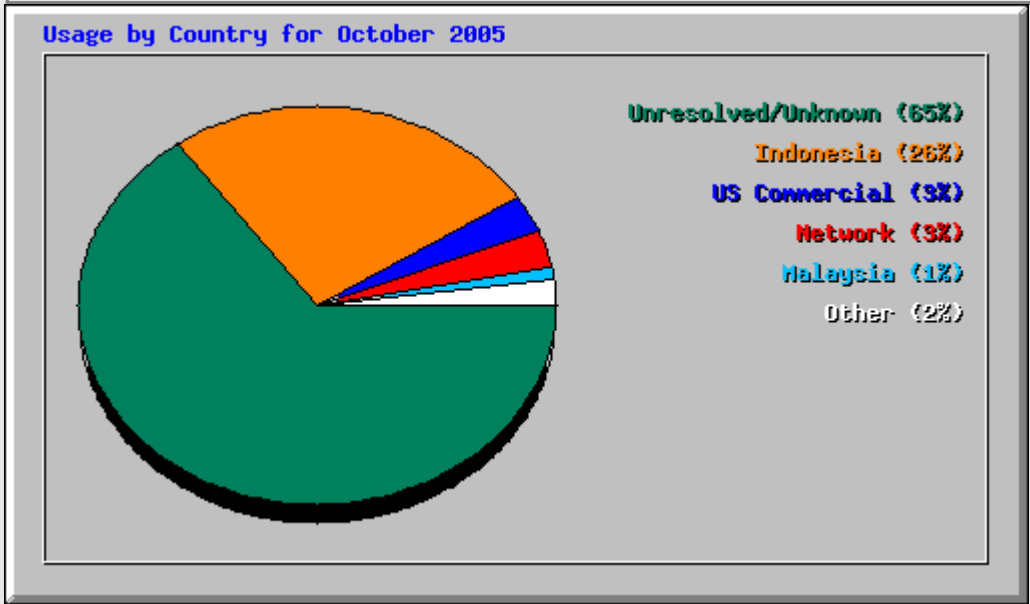

14	63052	1.53%	Mozilla/4.0 (compatible; MSIE 5.0; Windows NT 4.0)
15	55754	1.35%	Mozilla/5.0 (Windows; U; Windows NT 5.1; en-US; rv:1.7.8) Gec

Top 30 of 94 Total Countries						
#	Hits		Files		KBytes	Country
1	2666310	64.79%	1833640	70.21%	106320352	64.11% Unresolved/Unknown
2	1052884	25.59%	724515	27.74%	42896730	25.87% Indonesia
3	142231	3.46%	99320	3.80%	6139287	3.70% US Commercial
4	136248	3.31%	92146	3.53%	6140317	3.70% Network
5	33467	0.81%	23007	0.88%	1125347	0.68% Malaysia
6	18660	0.45%	12934	0.50%	621543	0.37% Japan
7	15867	0.39%	11392	0.44%	875416	0.53% US Educational
8	4467	0.11%	3602	0.14%	99832	0.06% Netherlands
9	4410	0.11%	3577	0.14%	147157	0.09% Germany