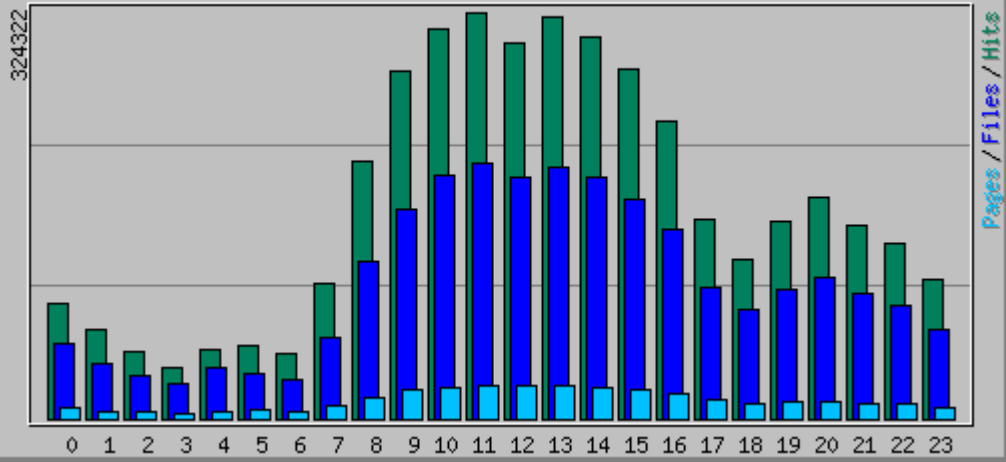

Hourly usage for October 2005

Hourly Statistics for October 2005

Hour	Hits		Files		Pages		KBytes					
	Avg	Total	Avg	Total	Avg	Total	Avg	Total				
0	2966	91953	2.23%	1919	59490	2.28%	258	8003	2.30%	136602	4234667	2.55%
1	2278	70618	1.72%	1443	44733	1.71%	189	5883	1.69%	107297	3326217	2.01%
2	1725	53478	1.30%	1130	35037	1.34%	178	5532	1.59%	84738	2626891	1.58%
3	1335	41408	1.01%	879	27277	1.04%	134	4159	1.19%	76497	2371396	1.43%
4	1773	54965	1.34%	1297	40221	1.54%	178	5544	1.59%	75402	2337465	1.41%
5	1866	57854	1.41%	1134	35164	1.35%	208	6468	1.86%	69161	2143991	1.29%
6	1656	51346	1.25%	1026	31809	1.22%	185	5760	1.65%	70103	2173201	1.31%
7	3481	107936	2.62%	2096	64989	2.49%	310	9627	2.76%	137882	4274336	2.58%
8	6644	205992	5.01%	4048	125490	4.81%	553	17146	4.92%	246342	7636594	4.60%
9	8938	277101	6.73%	5407	167629	6.42%	729	22609	6.49%	328872	10195044	6.15%